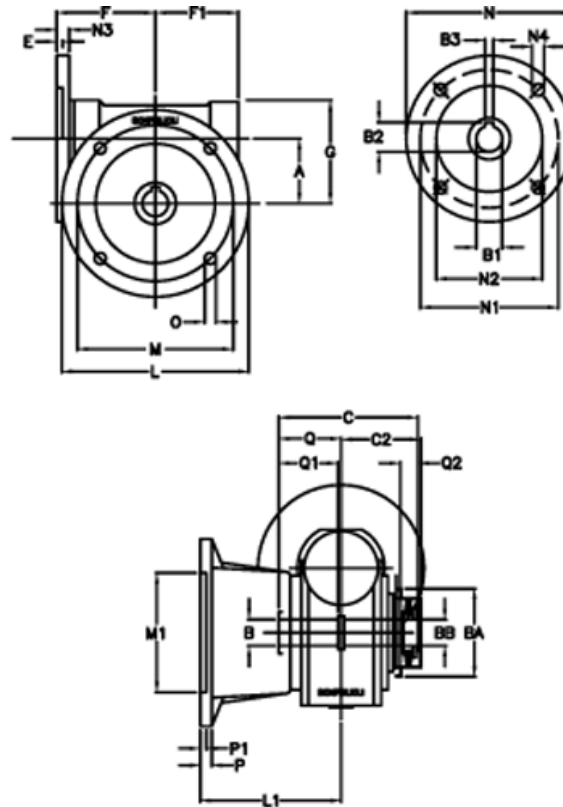

Data Sheet

Article number: 390204410062216

Description: Worm Gear with Torque Limiter
VF 44-L1-FA-100-P63B5

Measures

a = 44.6	C2 = 48	m = 87	P = 9
B = 18	Description = VF 44FA-xx-63B5	M1 = 60	P1 = 7
B1 E7 = 11	E = 2	N = 140	Q = 32.0
B2 = 12.8	F = 65	N1 = 115	Q1 = 32
B3 H9 = 4	F1 = 54	N2 = 95	Q2 = 12
BA = 40	g = 71	N3 = 10.5	
BB H7 = 11	L = 110	N4 = 9.5	
C = 79	L1 = 90	O = 8.5	